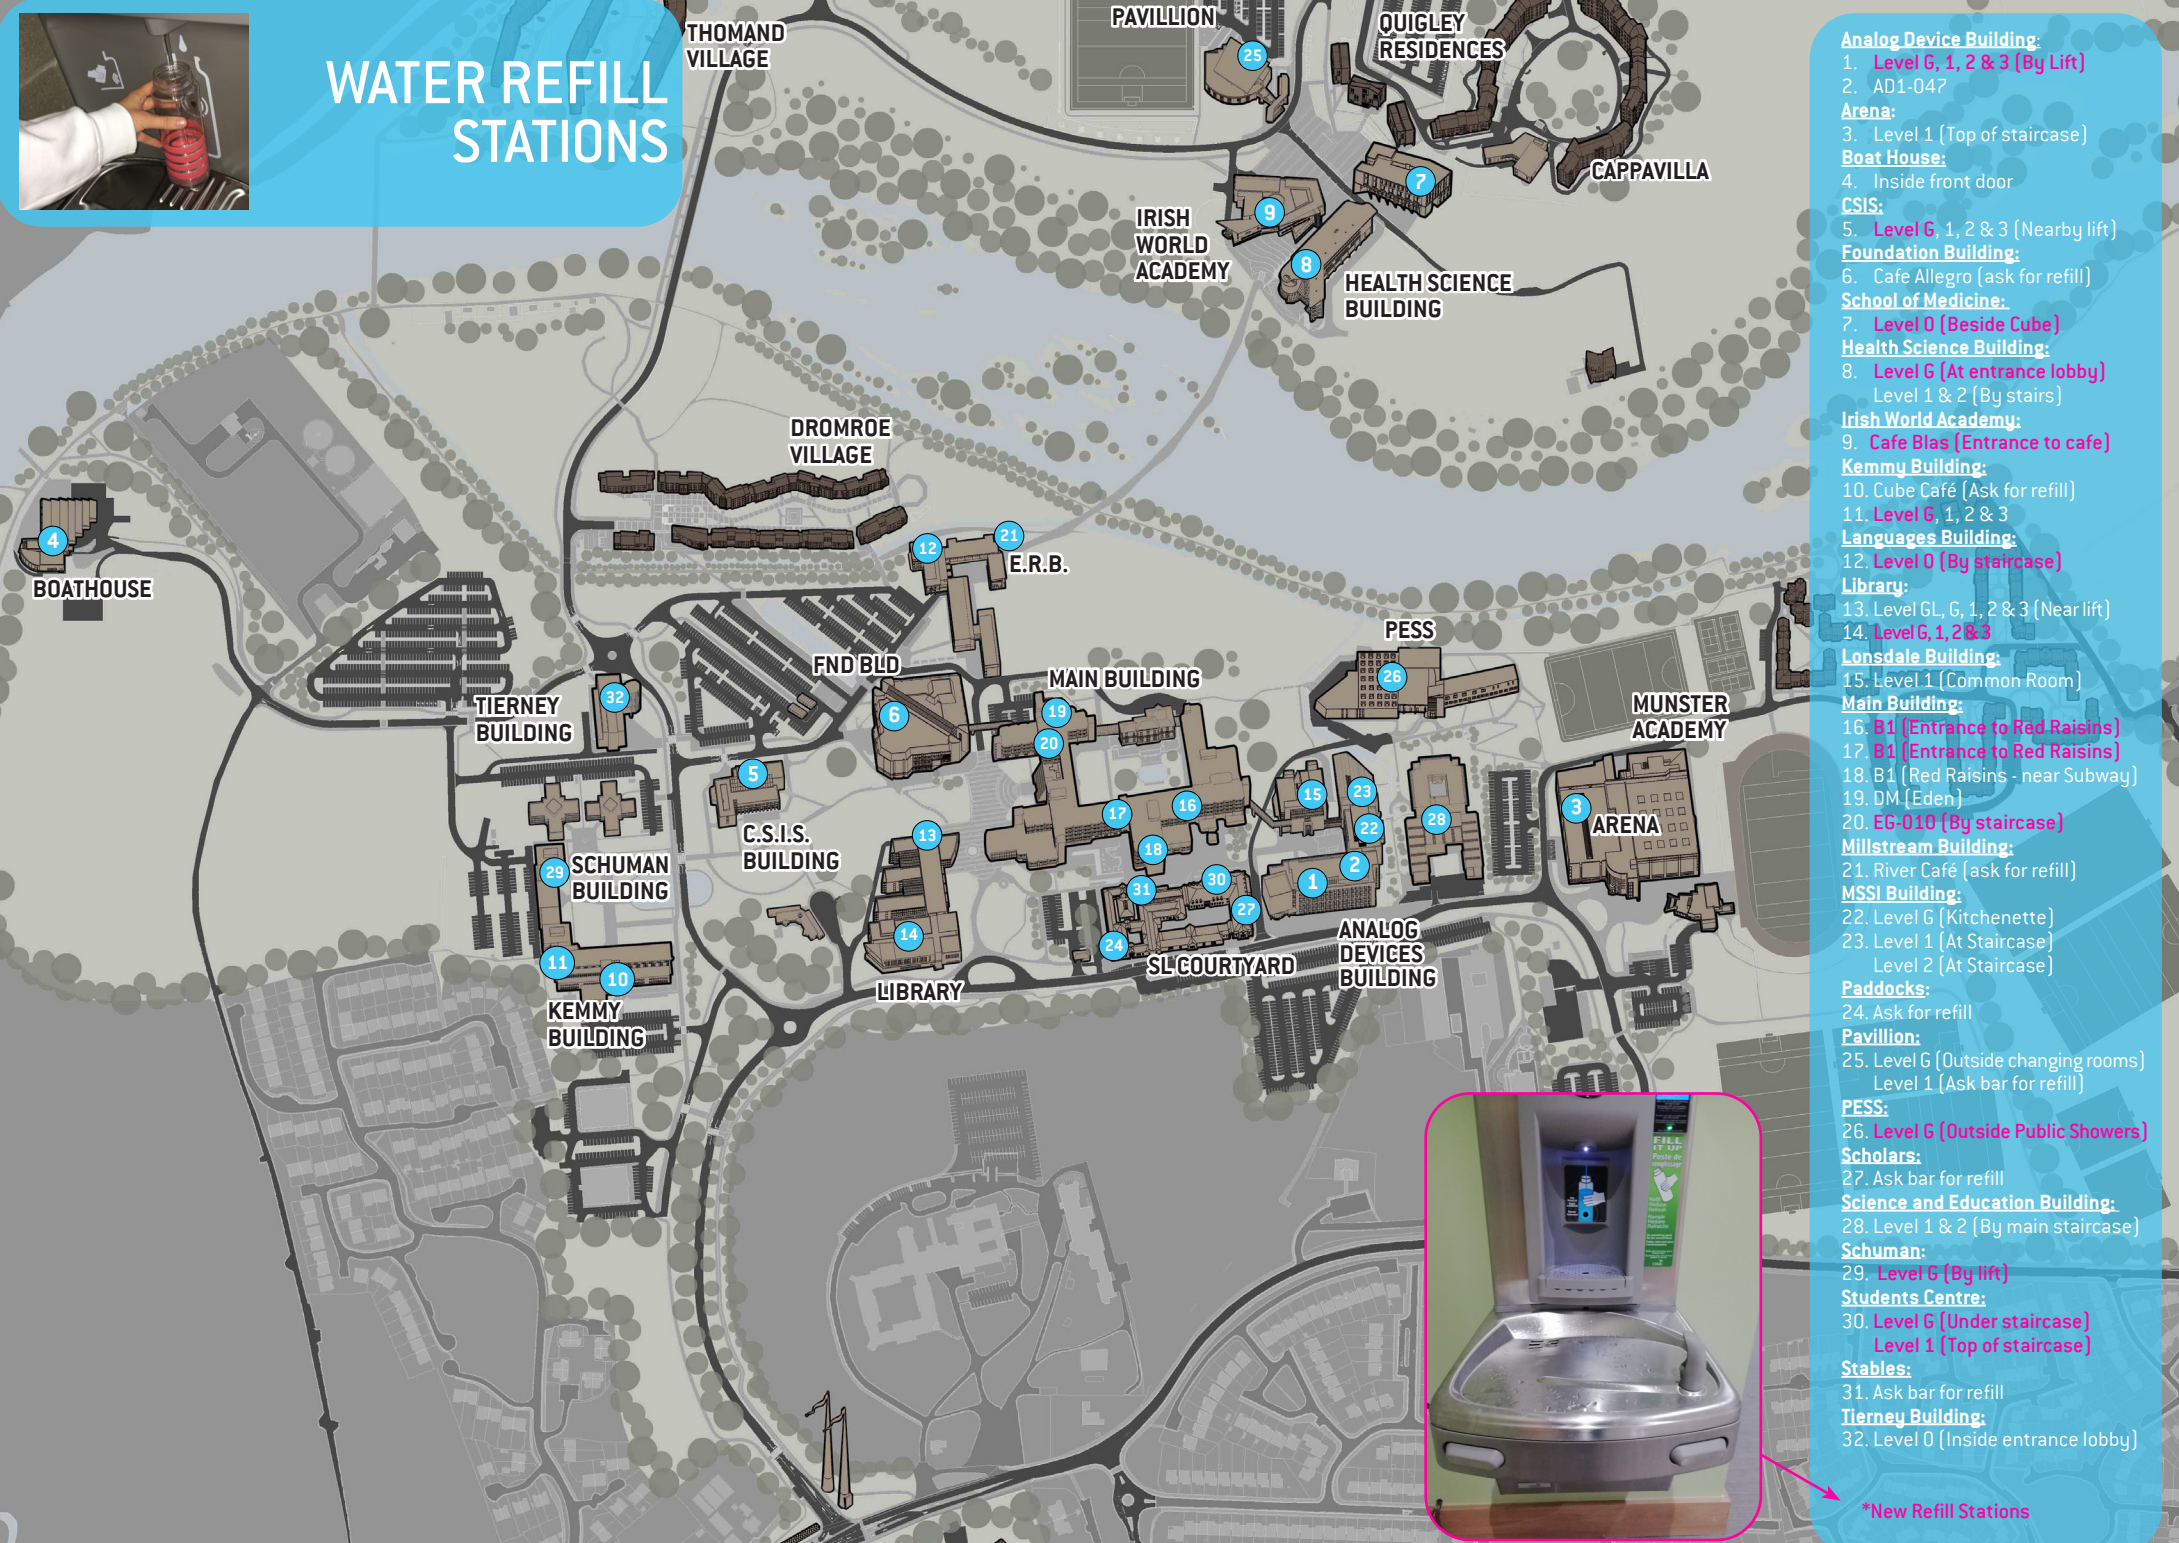

WATER REFILL STATIONS

- Analog Device Building:**
- 1. **Level G, 1, 2 & 3 (By Lift)**
- 2. AD1-047
- Arena:**
- 3. Level 1 (Top of staircase)
- Boat House:**
- 4. Inside front door
- CSIS:**
- 5. **Level G, 1, 2 & 3 (Nearby lift)**
- Foundation Building:**
- 6. Cafe Allegro (ask for refill)
- School of Medicine:**
- 7. **Level D (Beside Cube)**
- Health Science Building:**
- 8. **Level G (At entrance lobby)**
Level 1 & 2 (By stairs)
- Irish World Academy:**
- 9. **Cafe Blas (Entrance to cafe)**
- Kemmy Building:**
- 10. Cube Café (Ask for refill)
- 11. **Level G, 1, 2 & 3**
- Languages Building:**
- 12. **Level 0 (By staircase)**
- Library:**
- 13. Level GL, G, 1, 2 & 3 (Near lift)
- 14. **Level G, 1, 2 & 3**
- Lonsdale Building:**
- 15. Level 1 (Common Room)
- Main Building:**
- 16. **B1 (Entrance to Red Raisins)**
- 17. **B1 (Entrance to Red Raisins)**
- 18. B1 (Red Raisins - near Subway)
- 19. DM (Eden)
- 20. **EG-010 (By staircase)**
- Millstream Building:**
- 21. River Café (ask for refill)
- MSSI Building:**
- 22. Level G (Kitchenette)
- 23. Level 1 (At Staircase)
Level 2 (At Staircase)
- Paddocks:**
- 24. Ask for refill
- Pavillion:**
- 25. Level G (Outside changing rooms)
Level 1 (Ask bar for refill)
- PESS:**
- 26. **Level G (Outside Public Showers)**
- Scholars:**
- 27. Ask bar for refill
- Science and Education Building:**
- 28. Level 1 & 2 (By main staircase)
- Schuman:**
- 29. **Level G (By lift)**
- Students Centre:**
- 30. **Level G (Under staircase)**
Level 1 (Top of staircase)
- Stables:**
- 31. Ask bar for refill
- Tierney Building:**
- 32. Level 0 (Inside entrance lobby)

*New Refill Stations