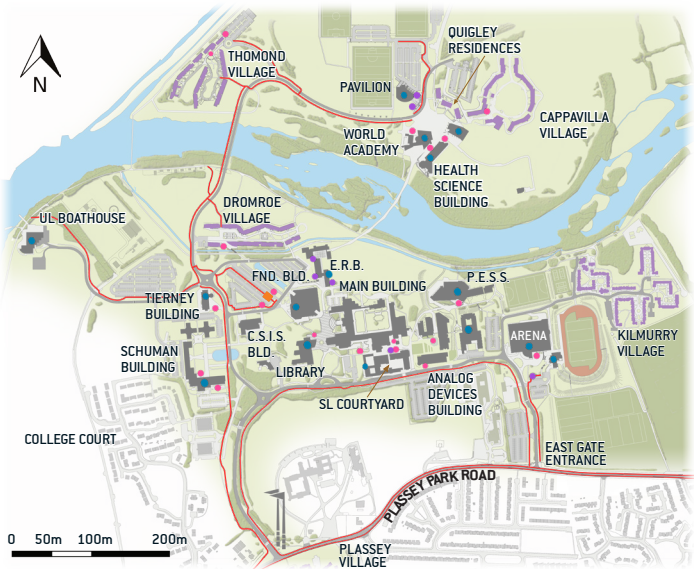

Cycling Facilities Map

UL Bike Hub

Public Bike Parking

Covered Public Bike Parking

Public Shower Facilities

Cycle Route